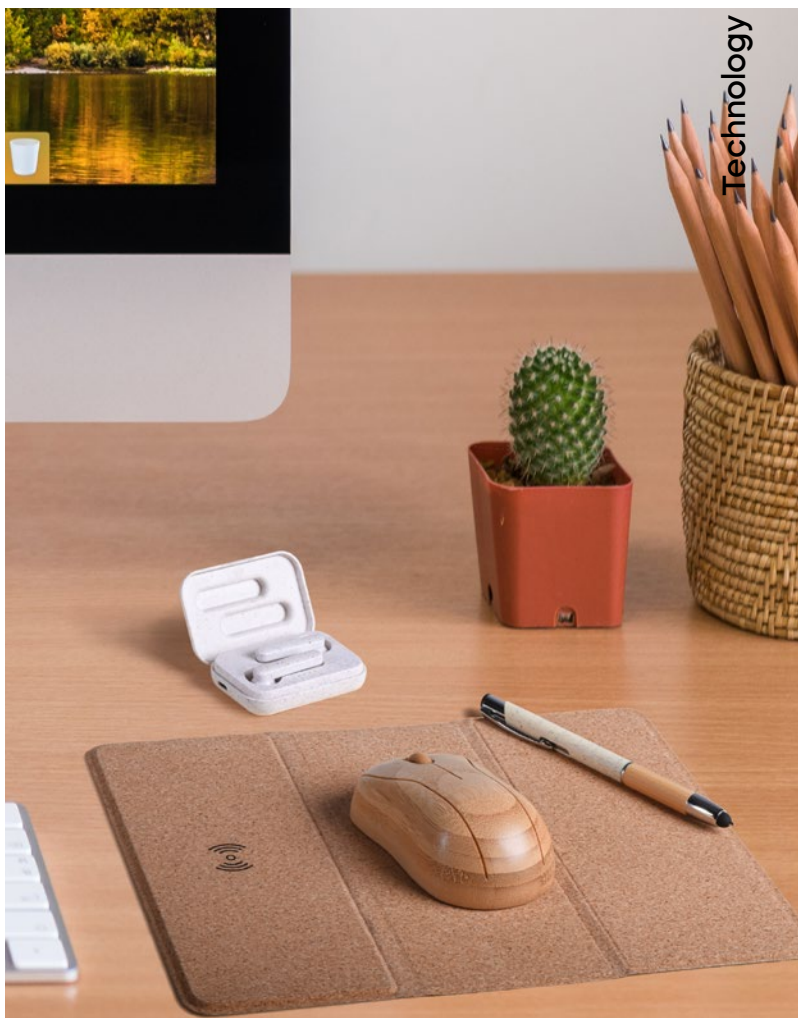

Technology