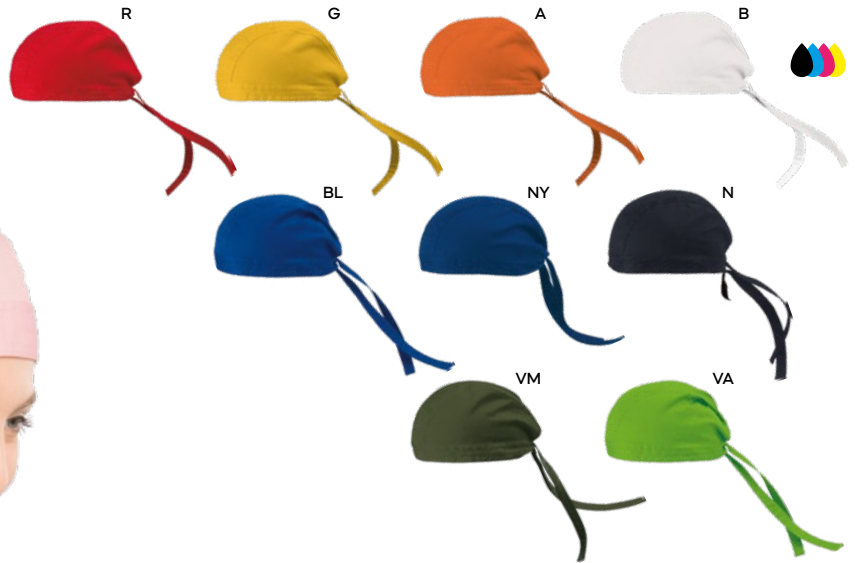

100% poliestere

K18108

€ 2,09

500x500

SST-SFT

**BANDANA CLASSICA**

300/25 60x60 cm. circa

(M) 100% cotone